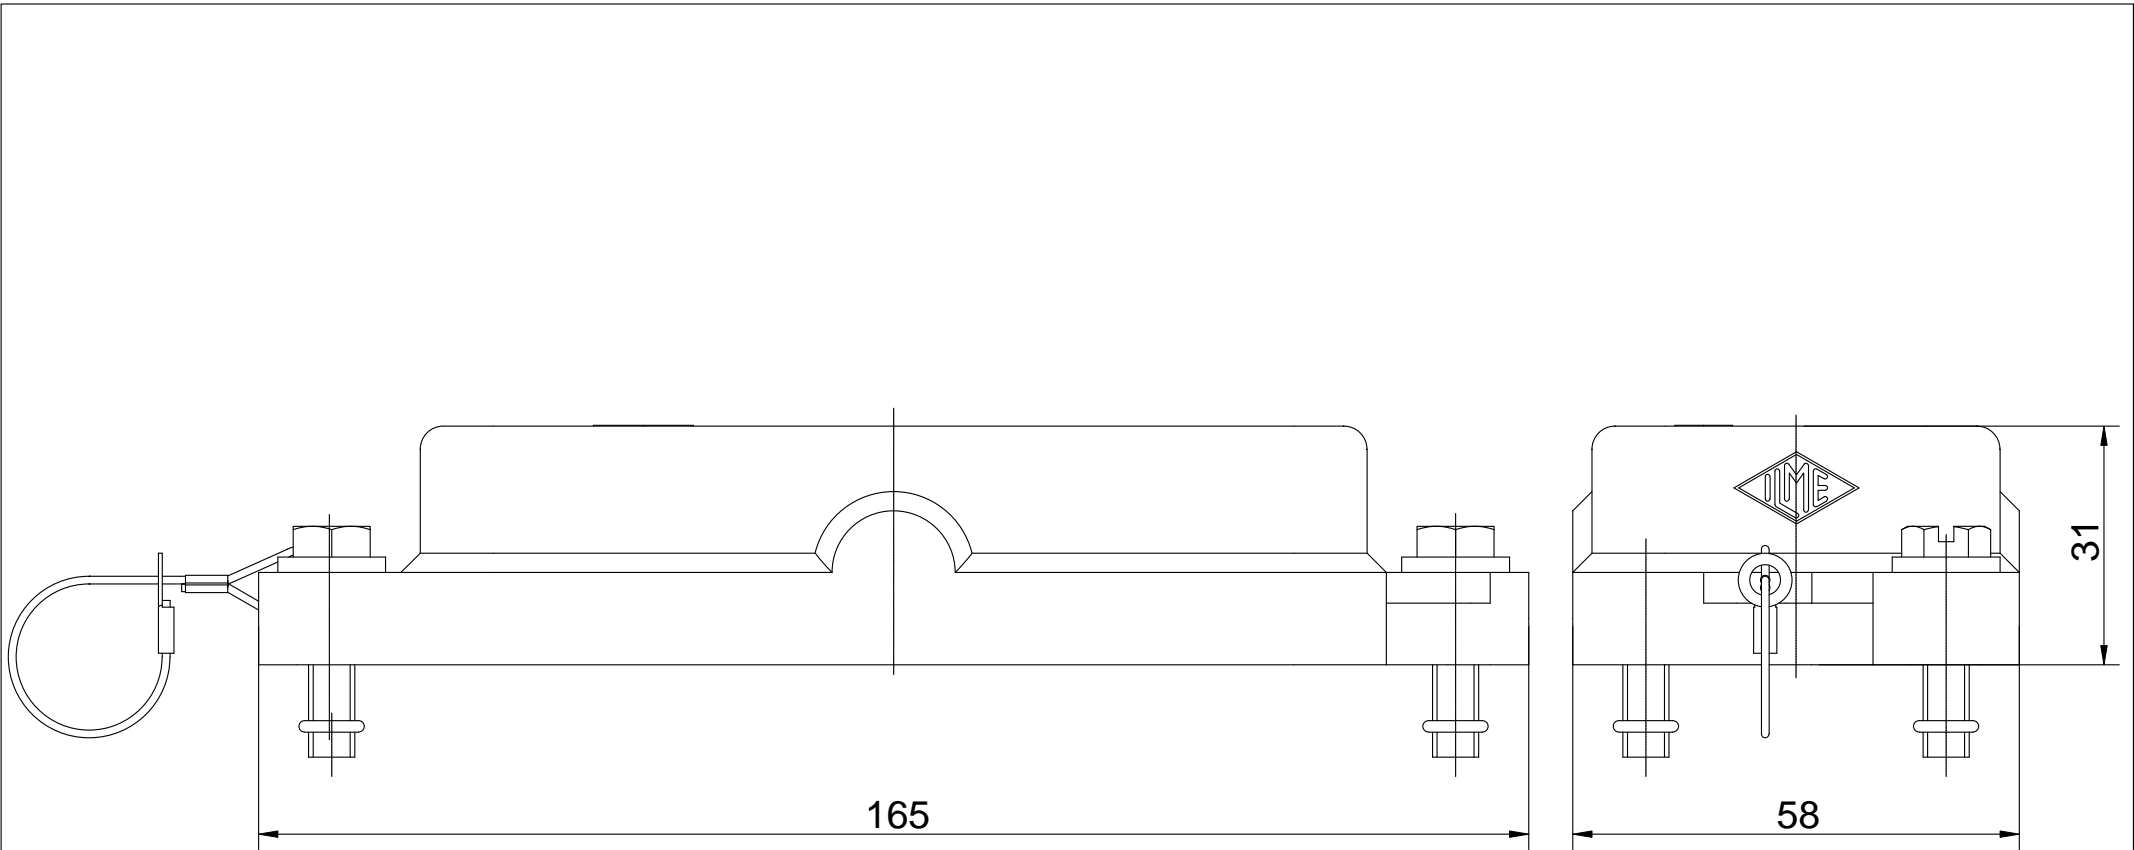

Diritti riservati All rights reserved

Date 10.01.2007	CGC 16	Scale	
Sign.	cover, with screws	1:1	